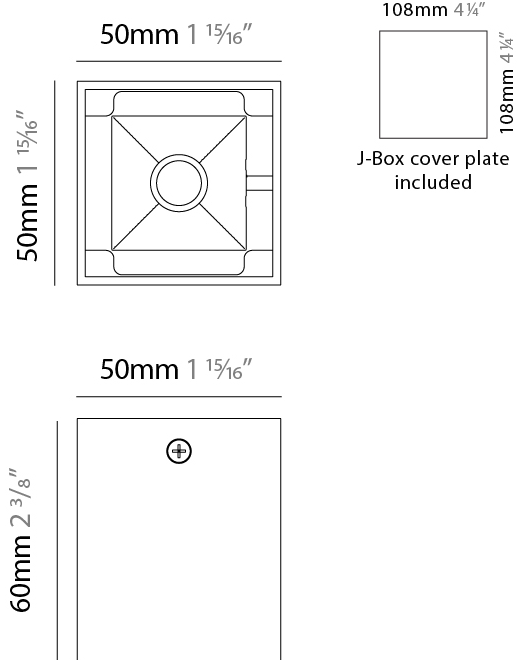

DAU SINGLE SURFACE

D92130R9-

base number Finish Options

1. To build a product code in our configurator select the specify button on the base model # product page
2. To build a manual product code on this datasheet choose from the options listed below in blue font and add the suffix to the base model #

GENERAL

Series: Dau
Subseries: Dau Single
Brand: Milan
Division: Design
Mounting Type: Surface
Mounting Location: Ceiling
Subcategory: Downlight

PHYSICAL

Shape: Cube
Length (mm): 50
Length (in): 2
Width (mm): 50
Width (in): 2
Height (mm): 60
Height (in): 2 ³/₈
Light Distribution: Direct
Fixture Finish: BAL / MWL / BSL
Fixture Material: Extruded Aluminum

ELECTRICAL

Lamp Type: LED
Input Wattage (W): 5
Dimming: Electronic Low Voltage Dimming
Input Voltage (V): 120Vac Direct Line

LED

Number of LEDs: 1
Color Temperature (°K): 3000
Max. Delivered Lumen (lm): 500
CRI: >90 CRI
Lamp Life (hrs): 50000

OPTICAL

RATINGS AND CERTIFICATIONS

Certified By: Certified for North American Standards
IP rating: IP20

PROJECT	
TYPE	
SPECIFIER	
QUANTITY	
DATE