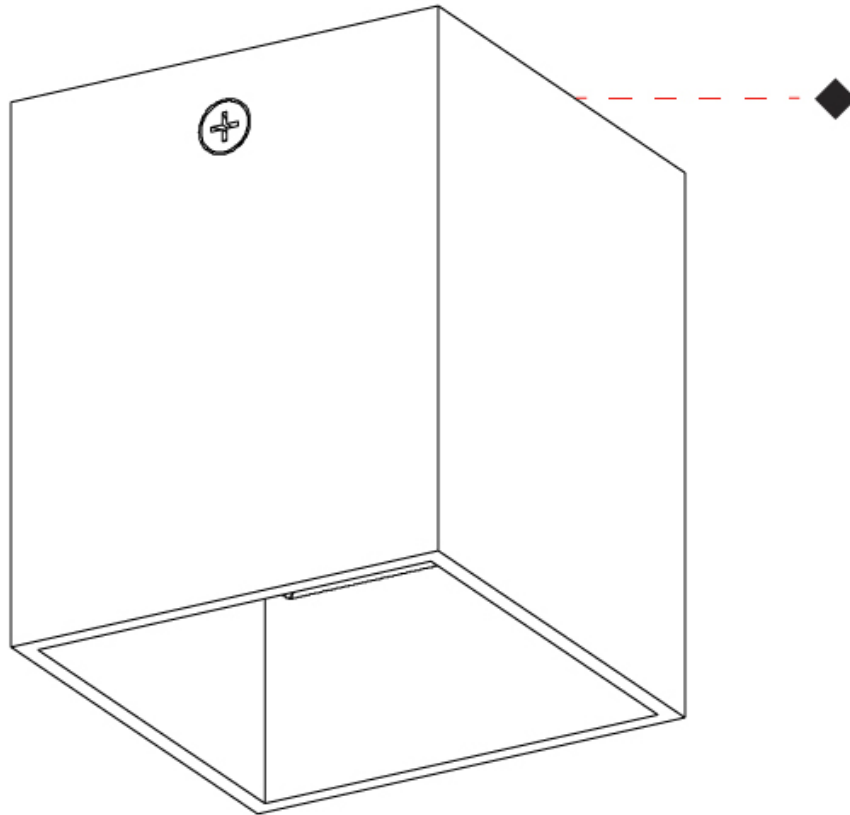

DAU SINGLE SURFACE

D92130R9-

PROJECT _____

TYPE _____

SPECIFIER _____

QUANTITY _____

DATE _____

D